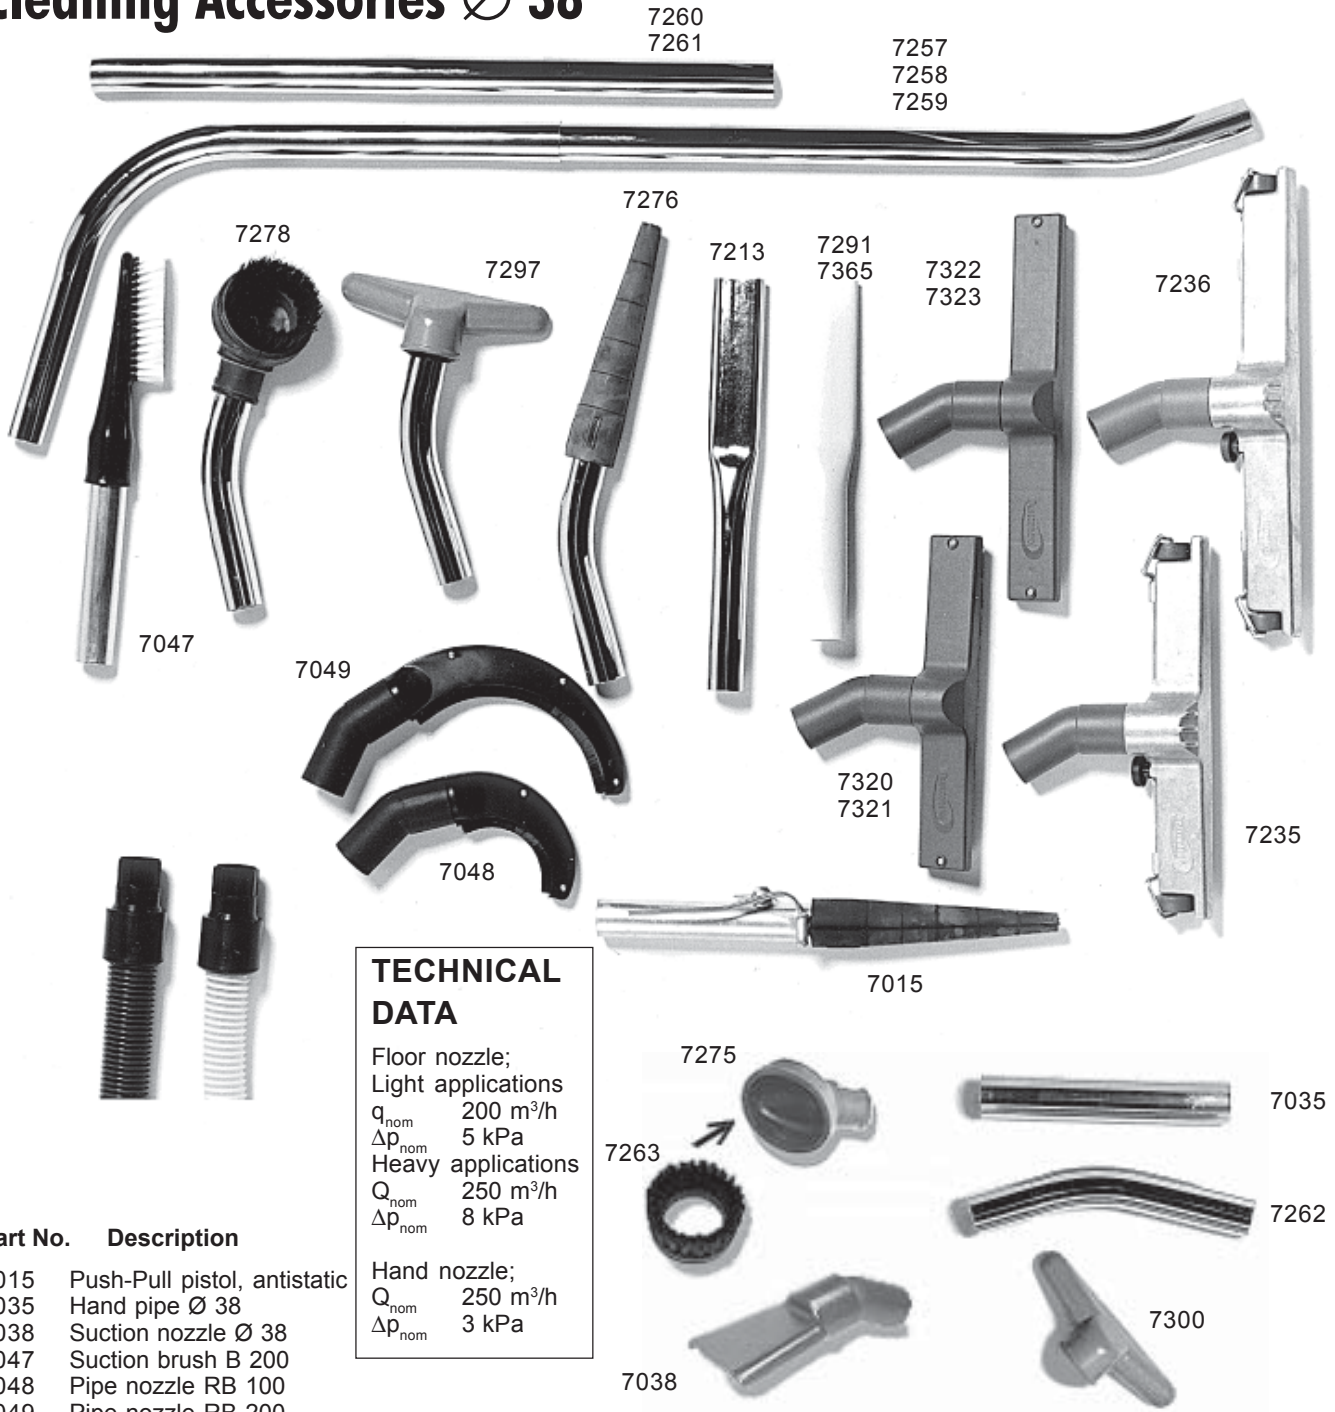

# Cleaning Accessories $\varnothing$ 38

**TECHNICAL DATA**

Floor nozzle;  
Light applications  
 $Q_{nom}$  200 m<sup>3</sup>/h  
 $\Delta p_{nom}$  5 kPa  
 Heavy applications  
 $Q_{nom}$  250 m<sup>3</sup>/h  
 $\Delta p_{nom}$  8 kPa

Hand nozzle;  
 $Q_{nom}$  250 m<sup>3</sup>/h  
 $\Delta p_{nom}$  3 kPa

Part No.	Description
7015	Push-Pull pistol, antistatic
7035	Hand pipe $\varnothing$ 38
7038	Suction nozzle $\varnothing$ 38
7047	Suction brush B 200
7048	Pipe nozzle RB 100
7049	Pipe nozzle RB 200
7154	Brush for pipe nozzle 7048 (not in the picture above)
7155	Brush for pipe nozzle 7049 (not in the picture above)
7213	Flat nozzle $\varnothing$ 38 L=400
7235	Floor nozzle 370 A $\varnothing$ 38
7236	Floor nozzle 450 A $\varnothing$ 38
7257	Suction pipe $\varnothing$ 38, steel, antistatic
7258	Suction pipe $\varnothing$ 38, alu, antistatic
7259	Suction pipe $\varnothing$ 38, alu w wear rub, antistatic
7260	Extension suction pipe $\varnothing$ 38 steel
7261	Extension suction pipe $\varnothing$ 38 alu
7262	Hand pipe $\varnothing$ 38 curved
7263	Brush for 7275, 7278

Part No.	Description
7275	Rubber part suction brush $\varnothing$ 38
7276	Tapered nozzle $\varnothing$ 38, antistatic
7278	Suction brush $\varnothing$ 38
7291	Flat nozzle $\varnothing$ 38 L=350 plastic
7297	Floor nozzle $\varnothing$ 38, B=200
7300	Rubber part floor nozzle $\varnothing$ 38
7320	Floor nozzle 320 P $\varnothing$ 38 Rubber wiper
7321	Floor nozzle 320 plastic $\varnothing$ 38 brush
7322	Floor nozzle 370 P $\varnothing$ 38 Rubber wiper
7323	Floor nozzle 370 plastic $\varnothing$ 38 brush
7365	Flat nozzle $\varnothing$ 38, antistatic

Spare parts floor nozzles, see page 80.